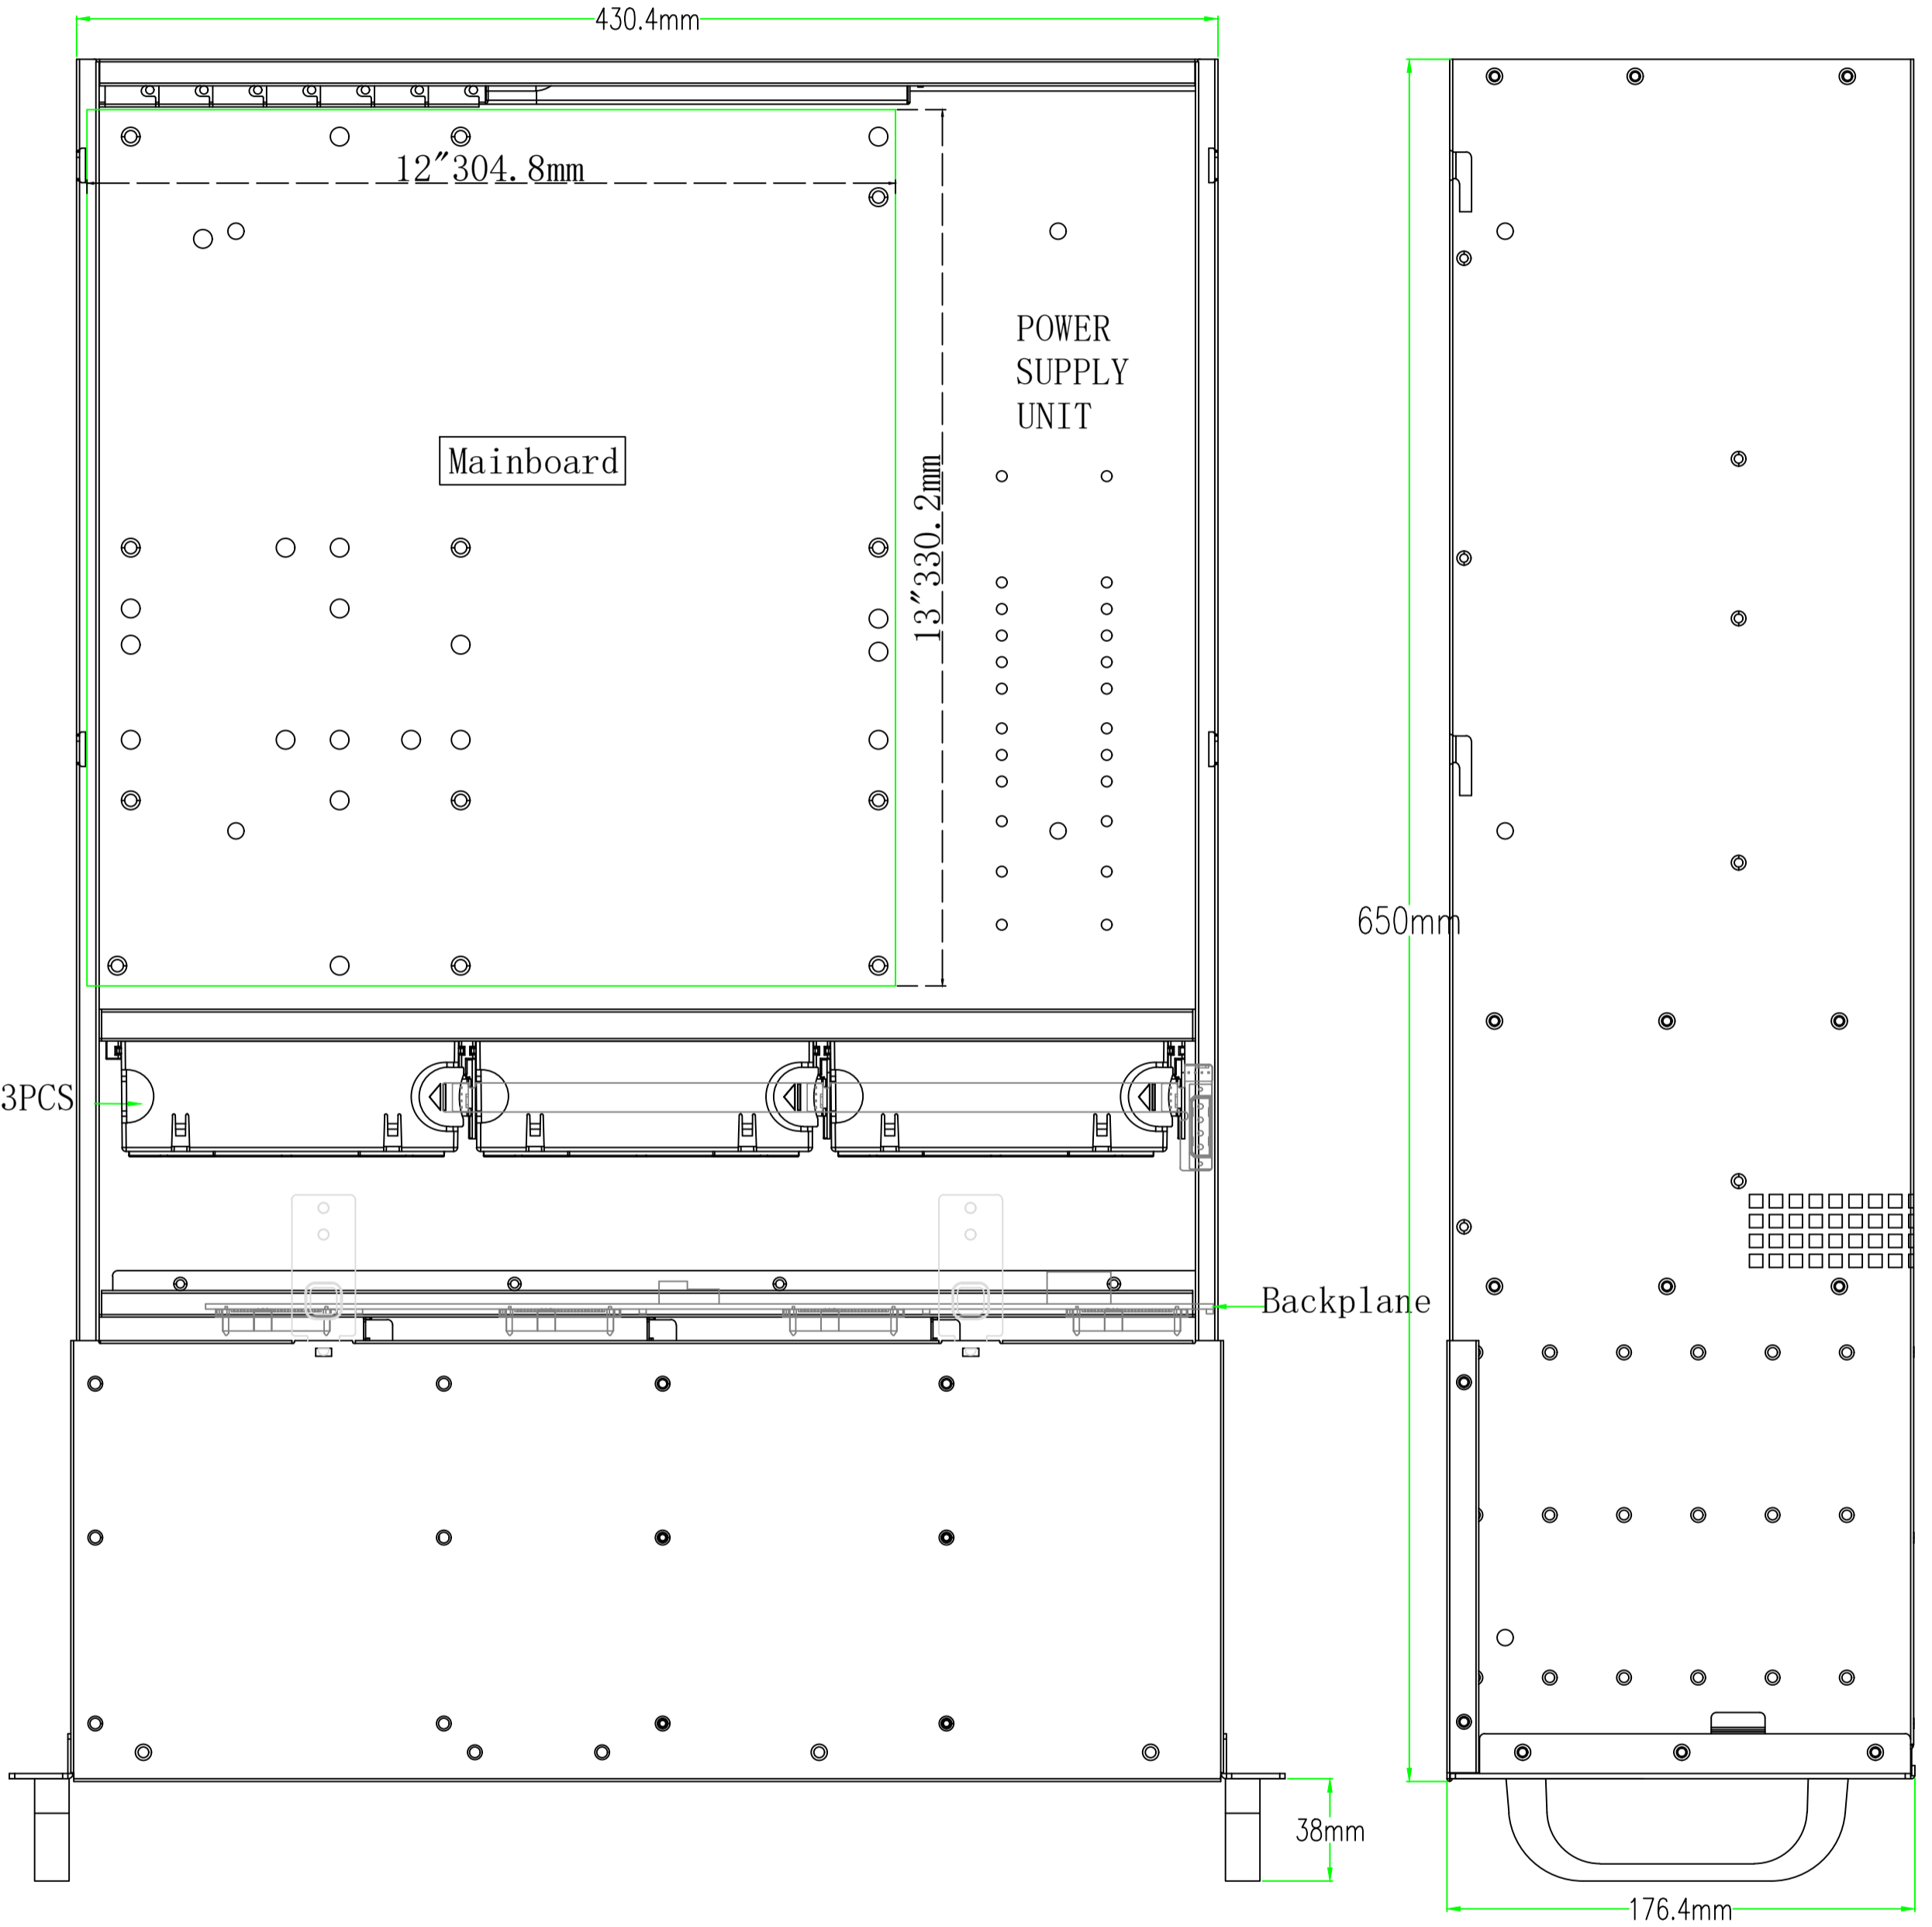

8025Fans-2pcs

2.5" system disk tray and 9mm CD-ROM

3.5"/2.5" hard drive trays

power on/off LED USB