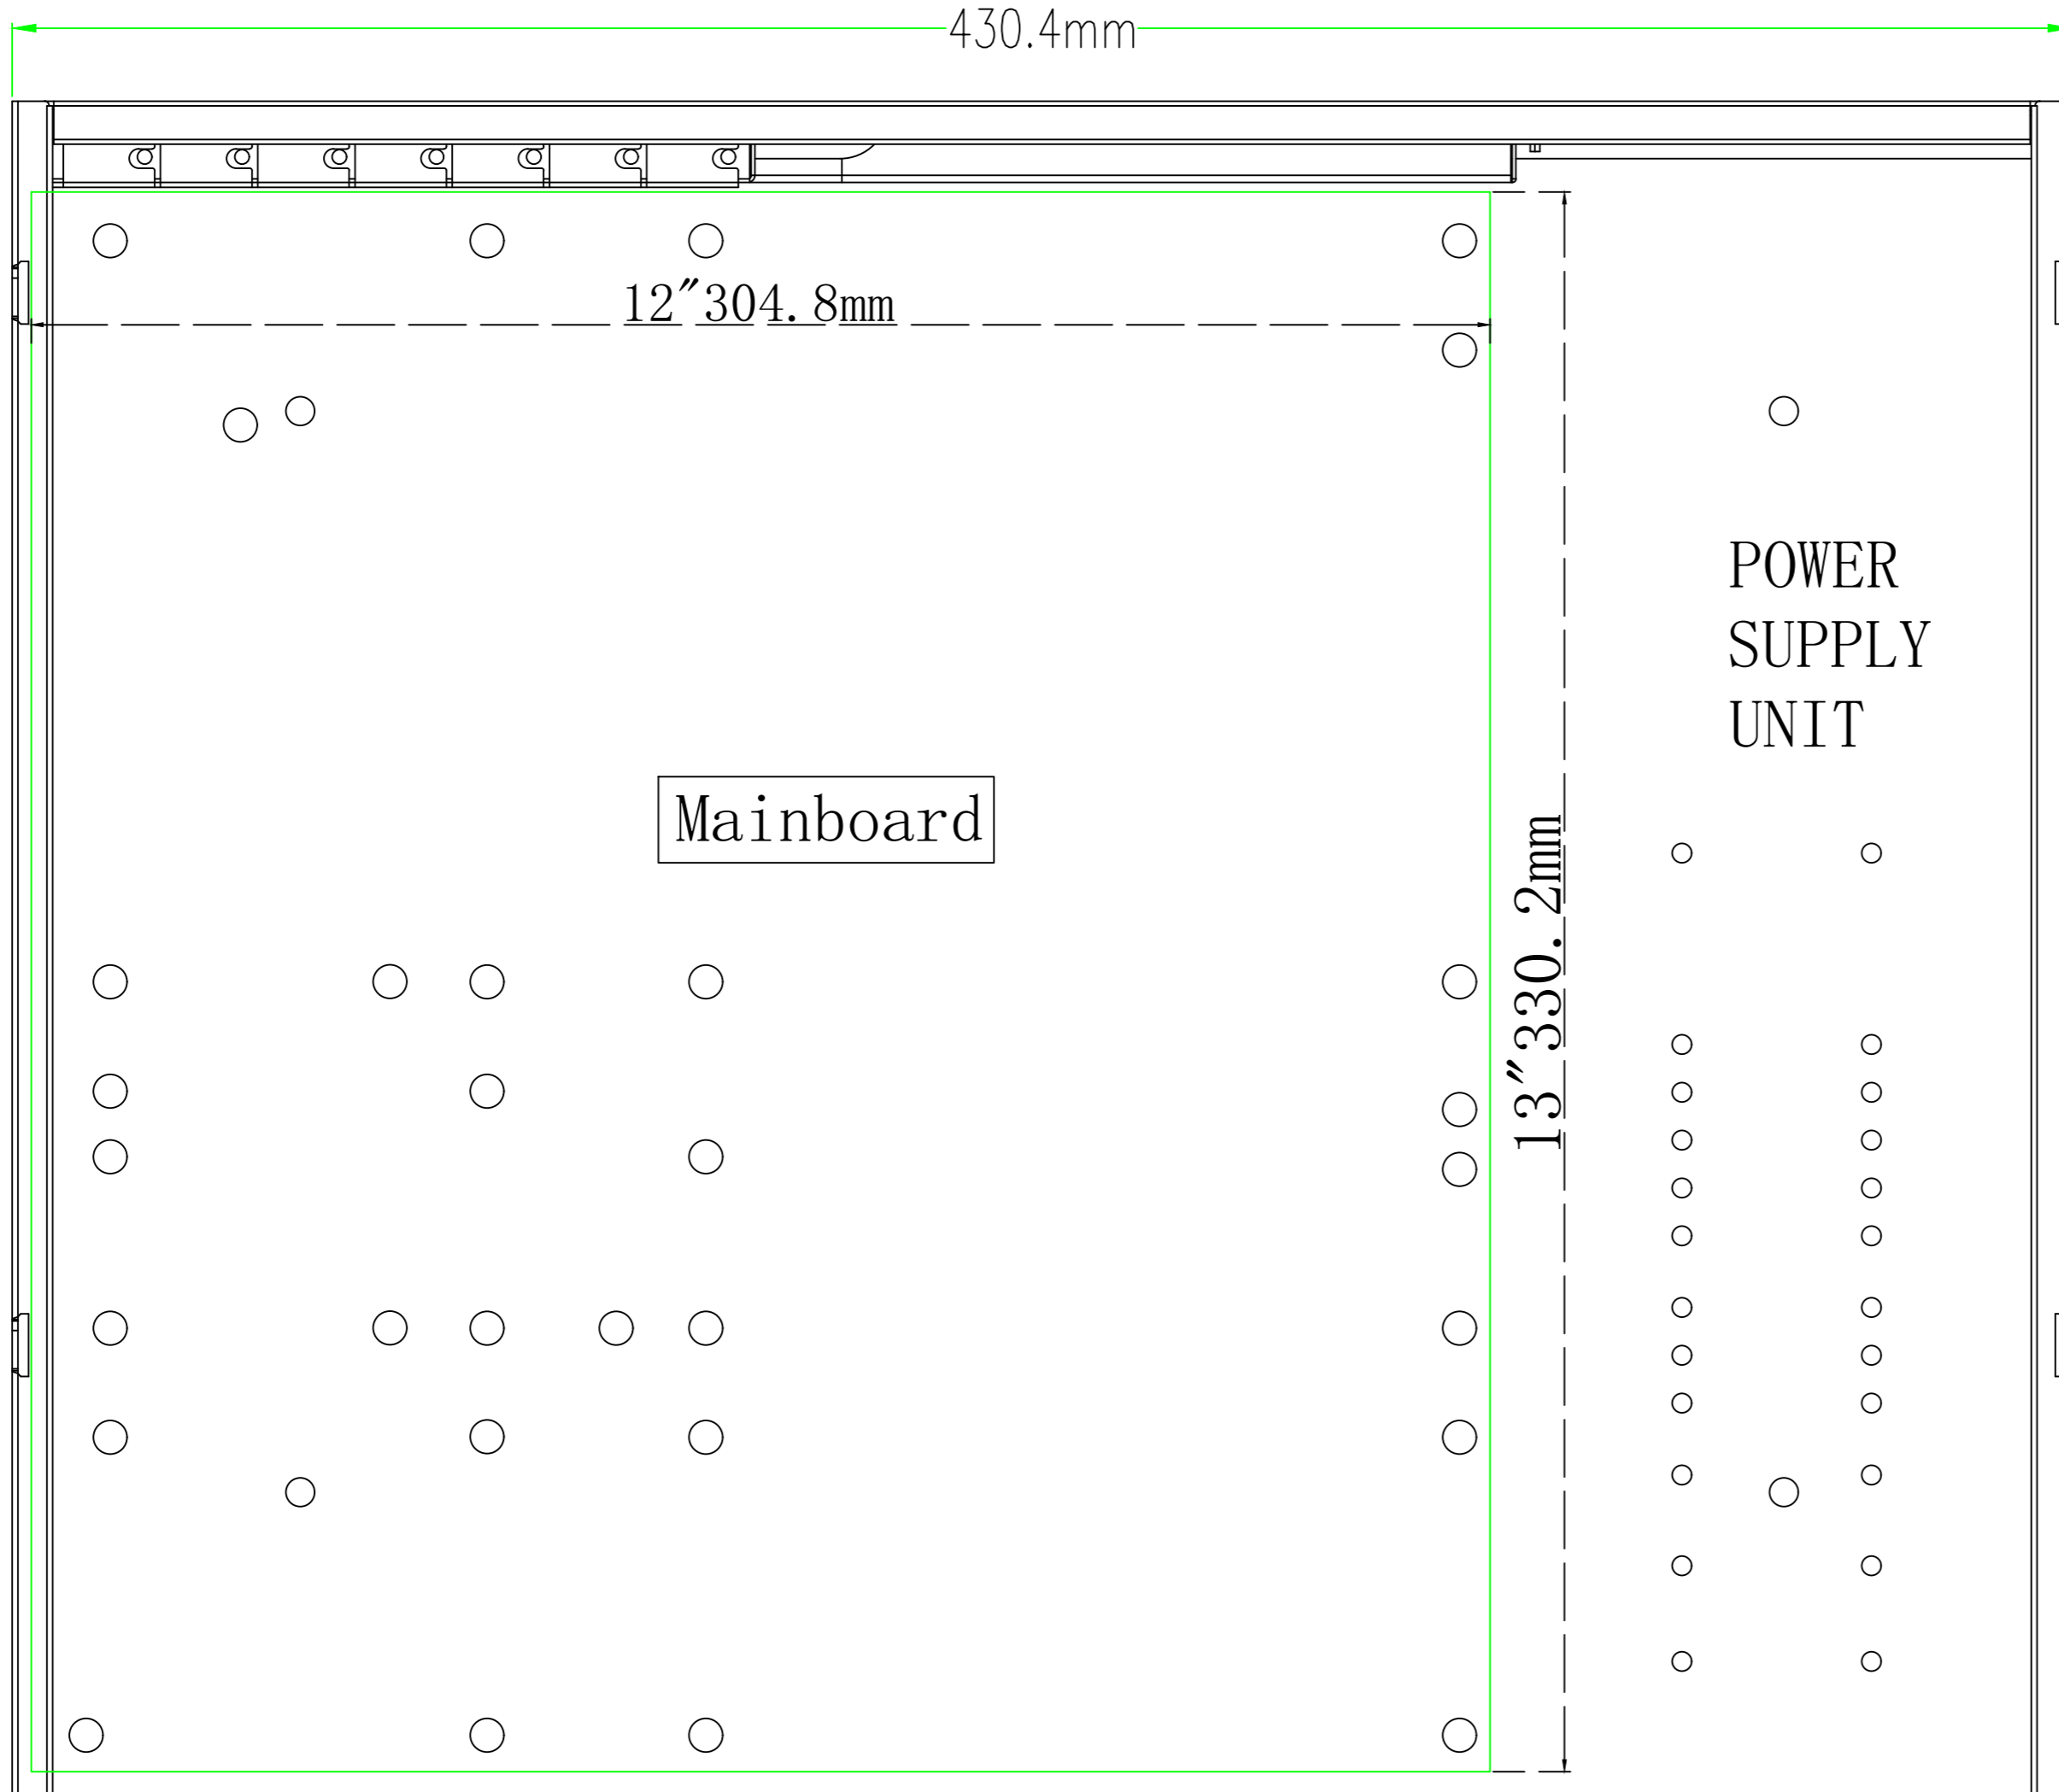

6025Fans-2PCS

12038Fans-3PCS

650mm

Power on/off LED USB