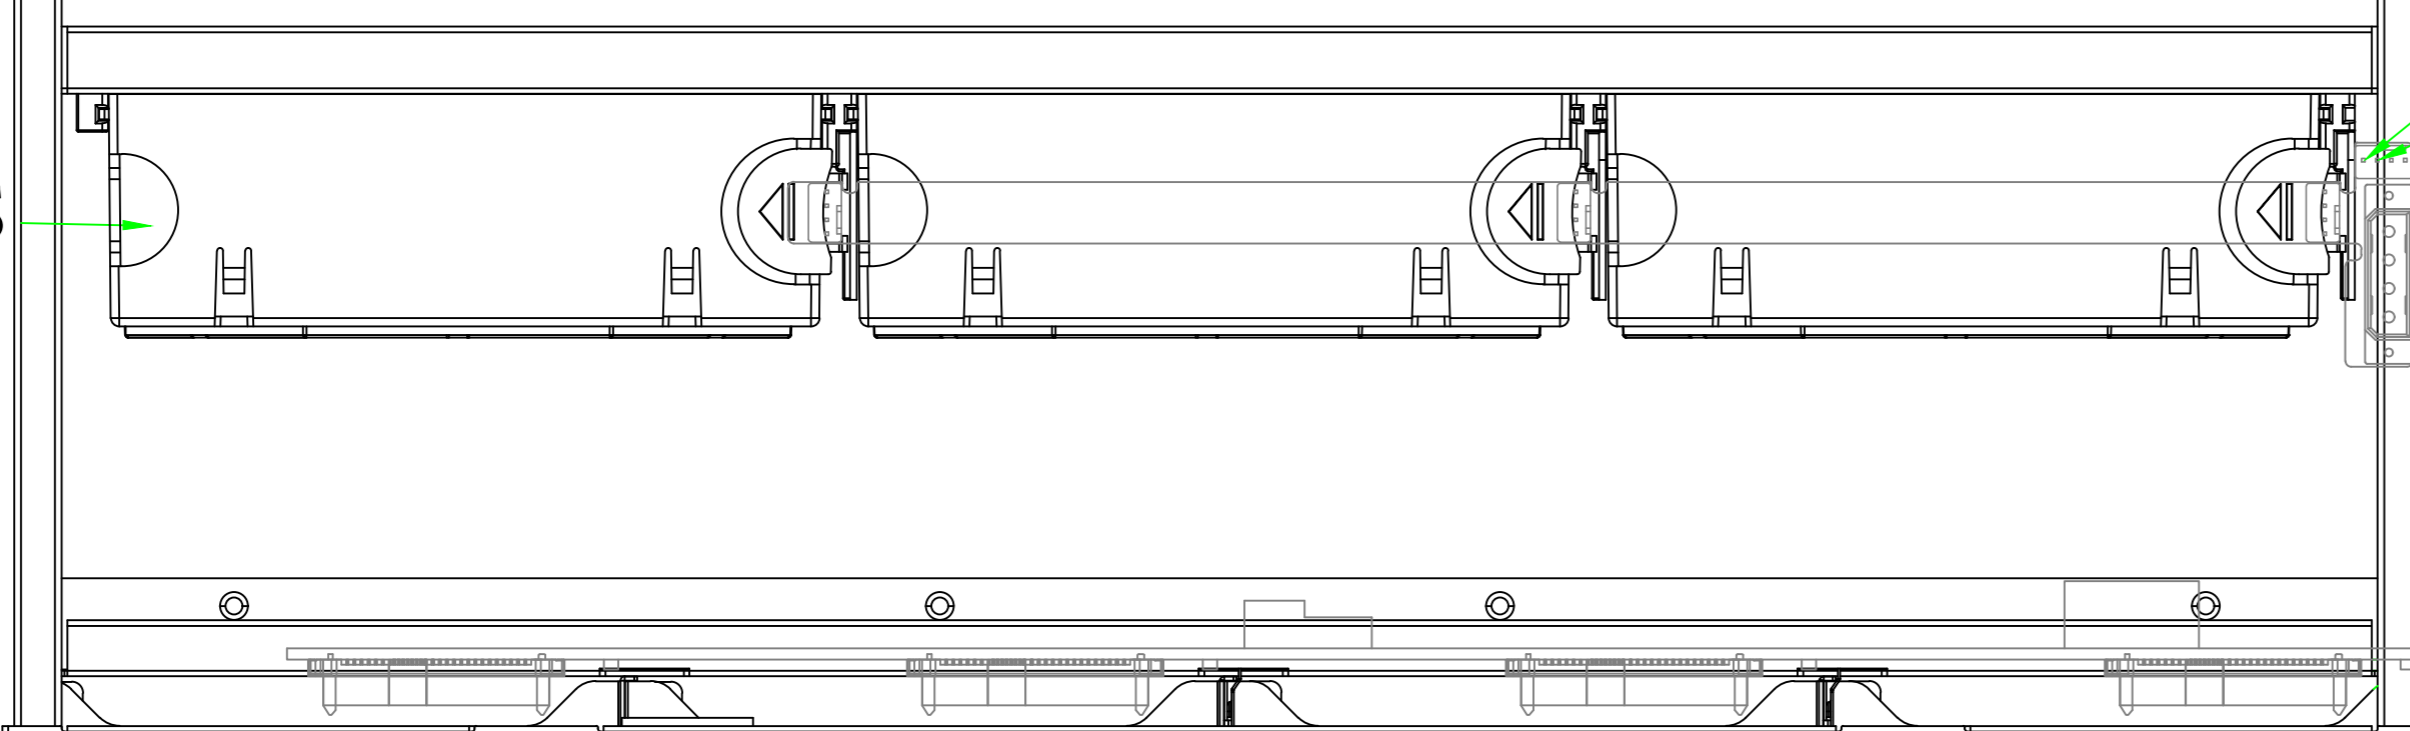

6025Fans-2PCS

12038Fans-3PCS

650mm

Power on/off LED USB