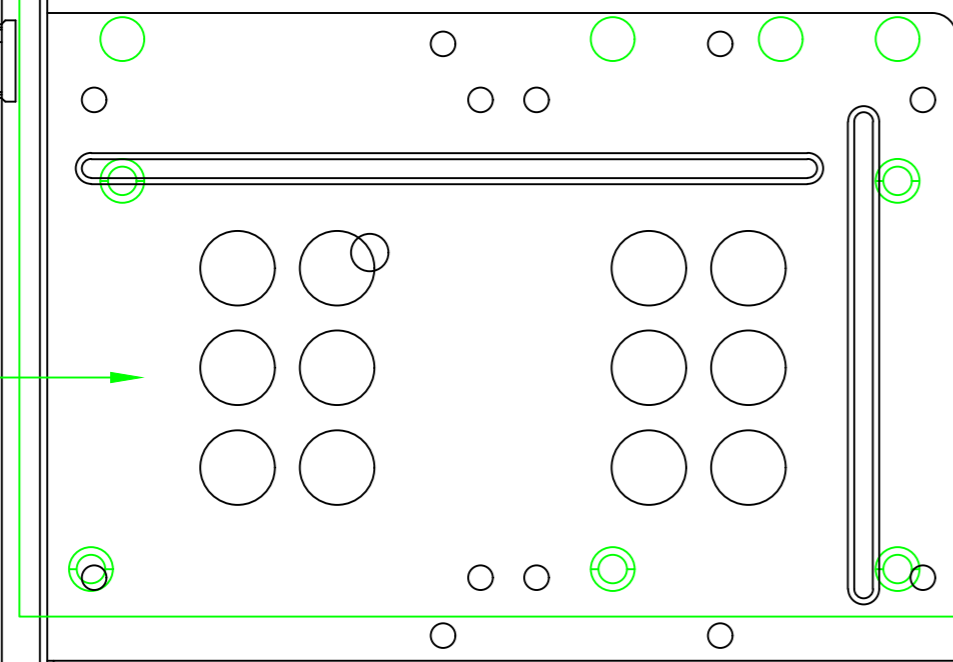

4028Fans-3PCS (optional)

POWER SUPPLY UNIT

430.4mm

12" 304.8mm

Mainboard

POWER SUPPLY UNIT

13" 330.2mm

System Disk Holder

8025Fans-4PCS

Backplane

650mm

28.2mm

88.4mm

USB

Power on/off LED

482mm