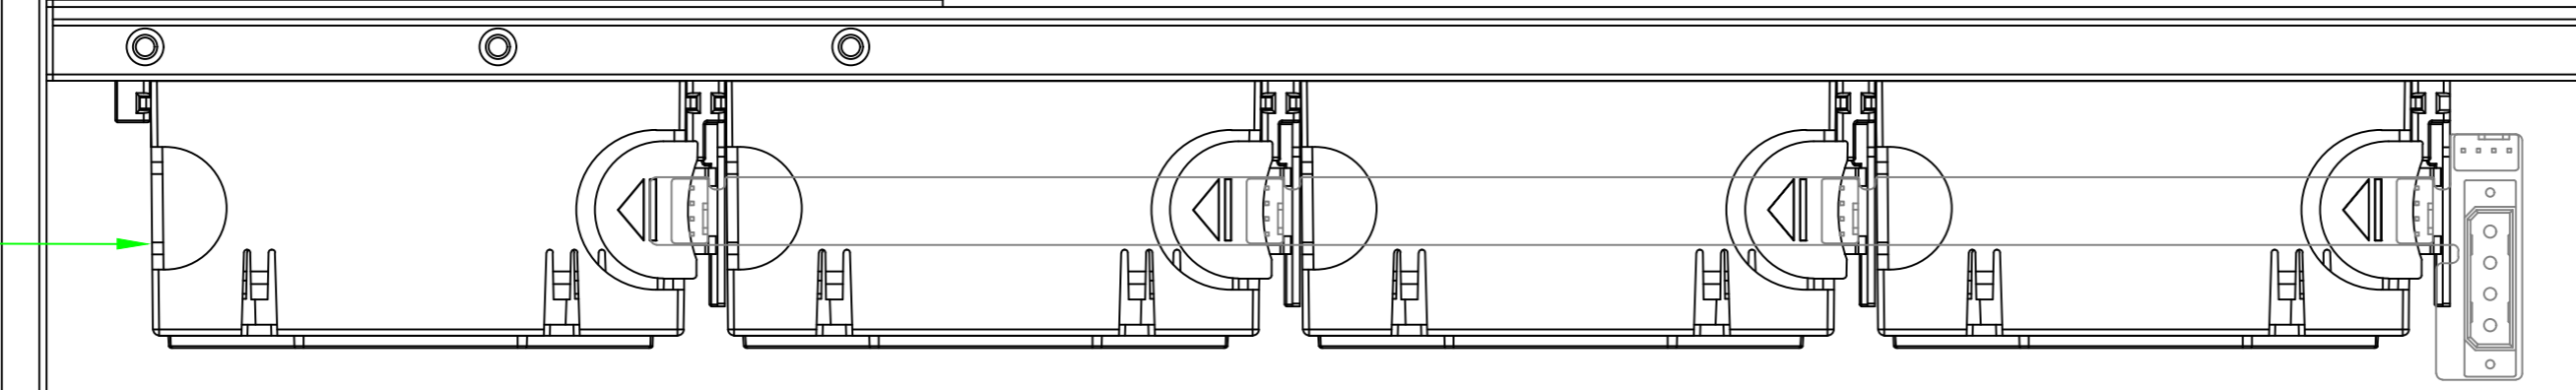

4028Fans-3PCS (optional)

POWER SUPPLY UNIT

430.4mm

12" 304.8mm

Mainboard

POWER SUPPLY UNIT

13" 330.2mm

System Disk Holder

8025Fans-4PCS

Backplane

650mm

28.2mm

88.4mm

USB

Power on/off LED

482mm