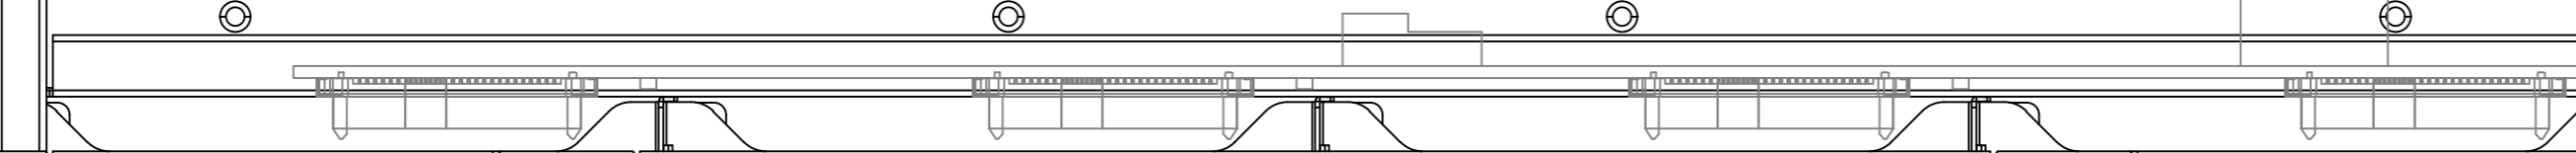

4028Fans-3PCS (optional)

POWER SUPPLY UNIT

430.4mm

12" 304.8mm

Mainboard

POWER SUPPLY UNIT

13" 330.2mm

System Disk Holder

8025Fans-4PCS

Backplane

650mm

28.2mm

88.4mm

USB

Power on/off LED

482mm