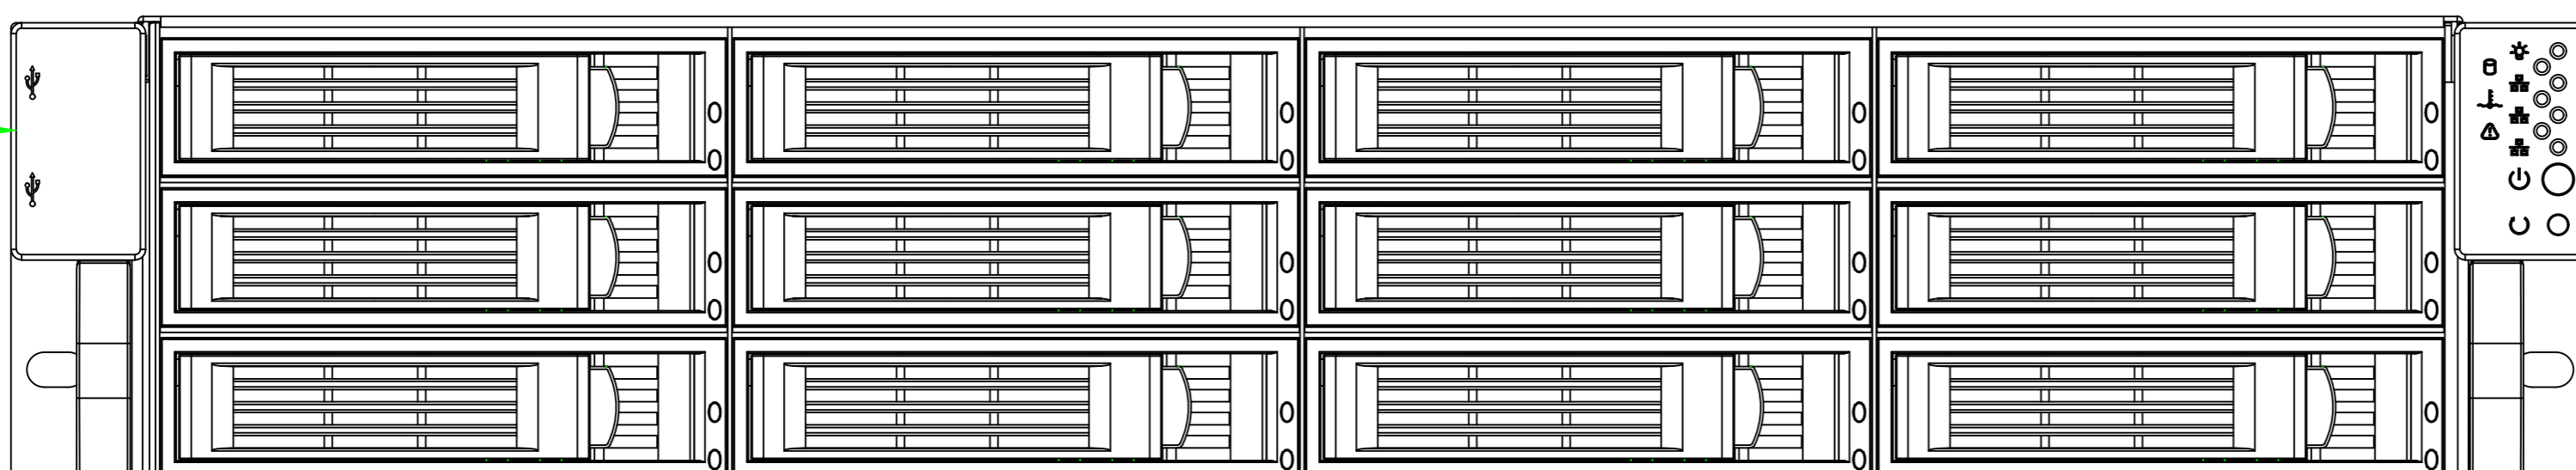

8025Fans-4PCS

Backplane

650mm

28.2mm

88.4mm

USB

Power on/off LED

482mm