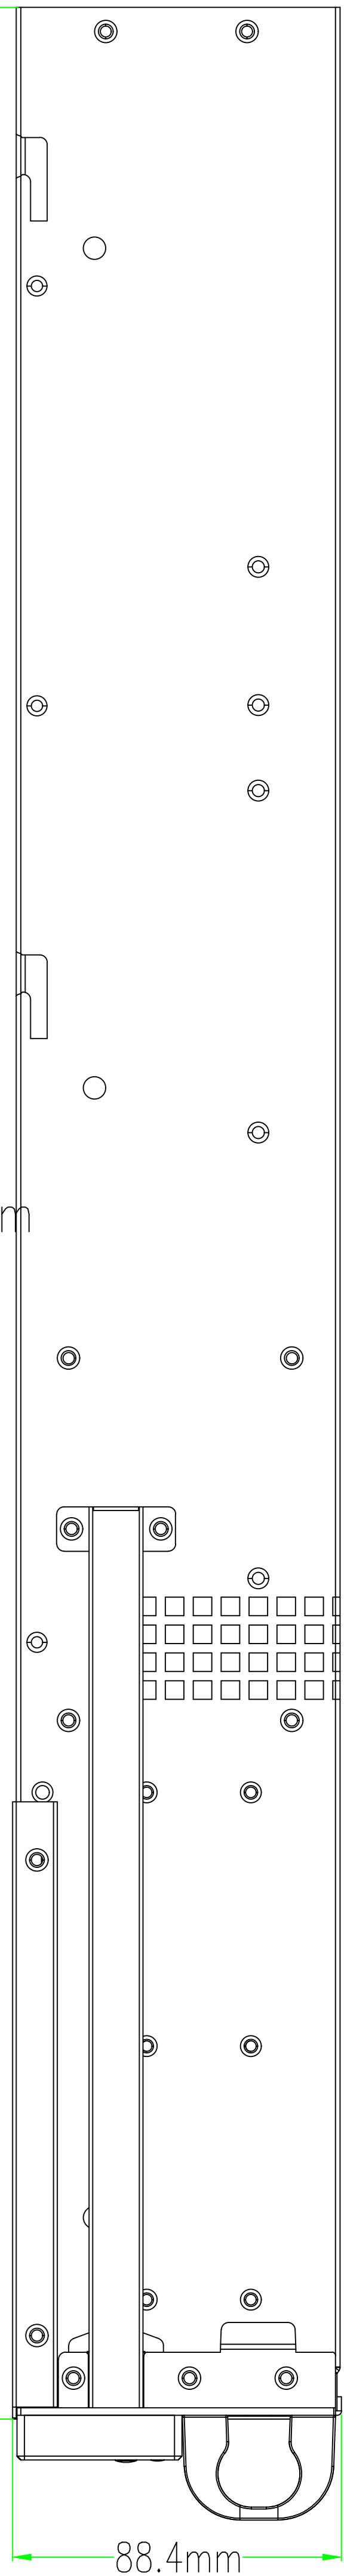

4028Fans-3PCS (optional)

POWER SUPPLY UNIT

430.4mm

12" 304.8mm

Mainboard

POWER SUPPLY UNIT

13" 330.2mm

System Disk Holder

8025Fans-4PCS

Backplane

650mm

28.2mm

88.4mm

USB

Power on/off LED

482mm