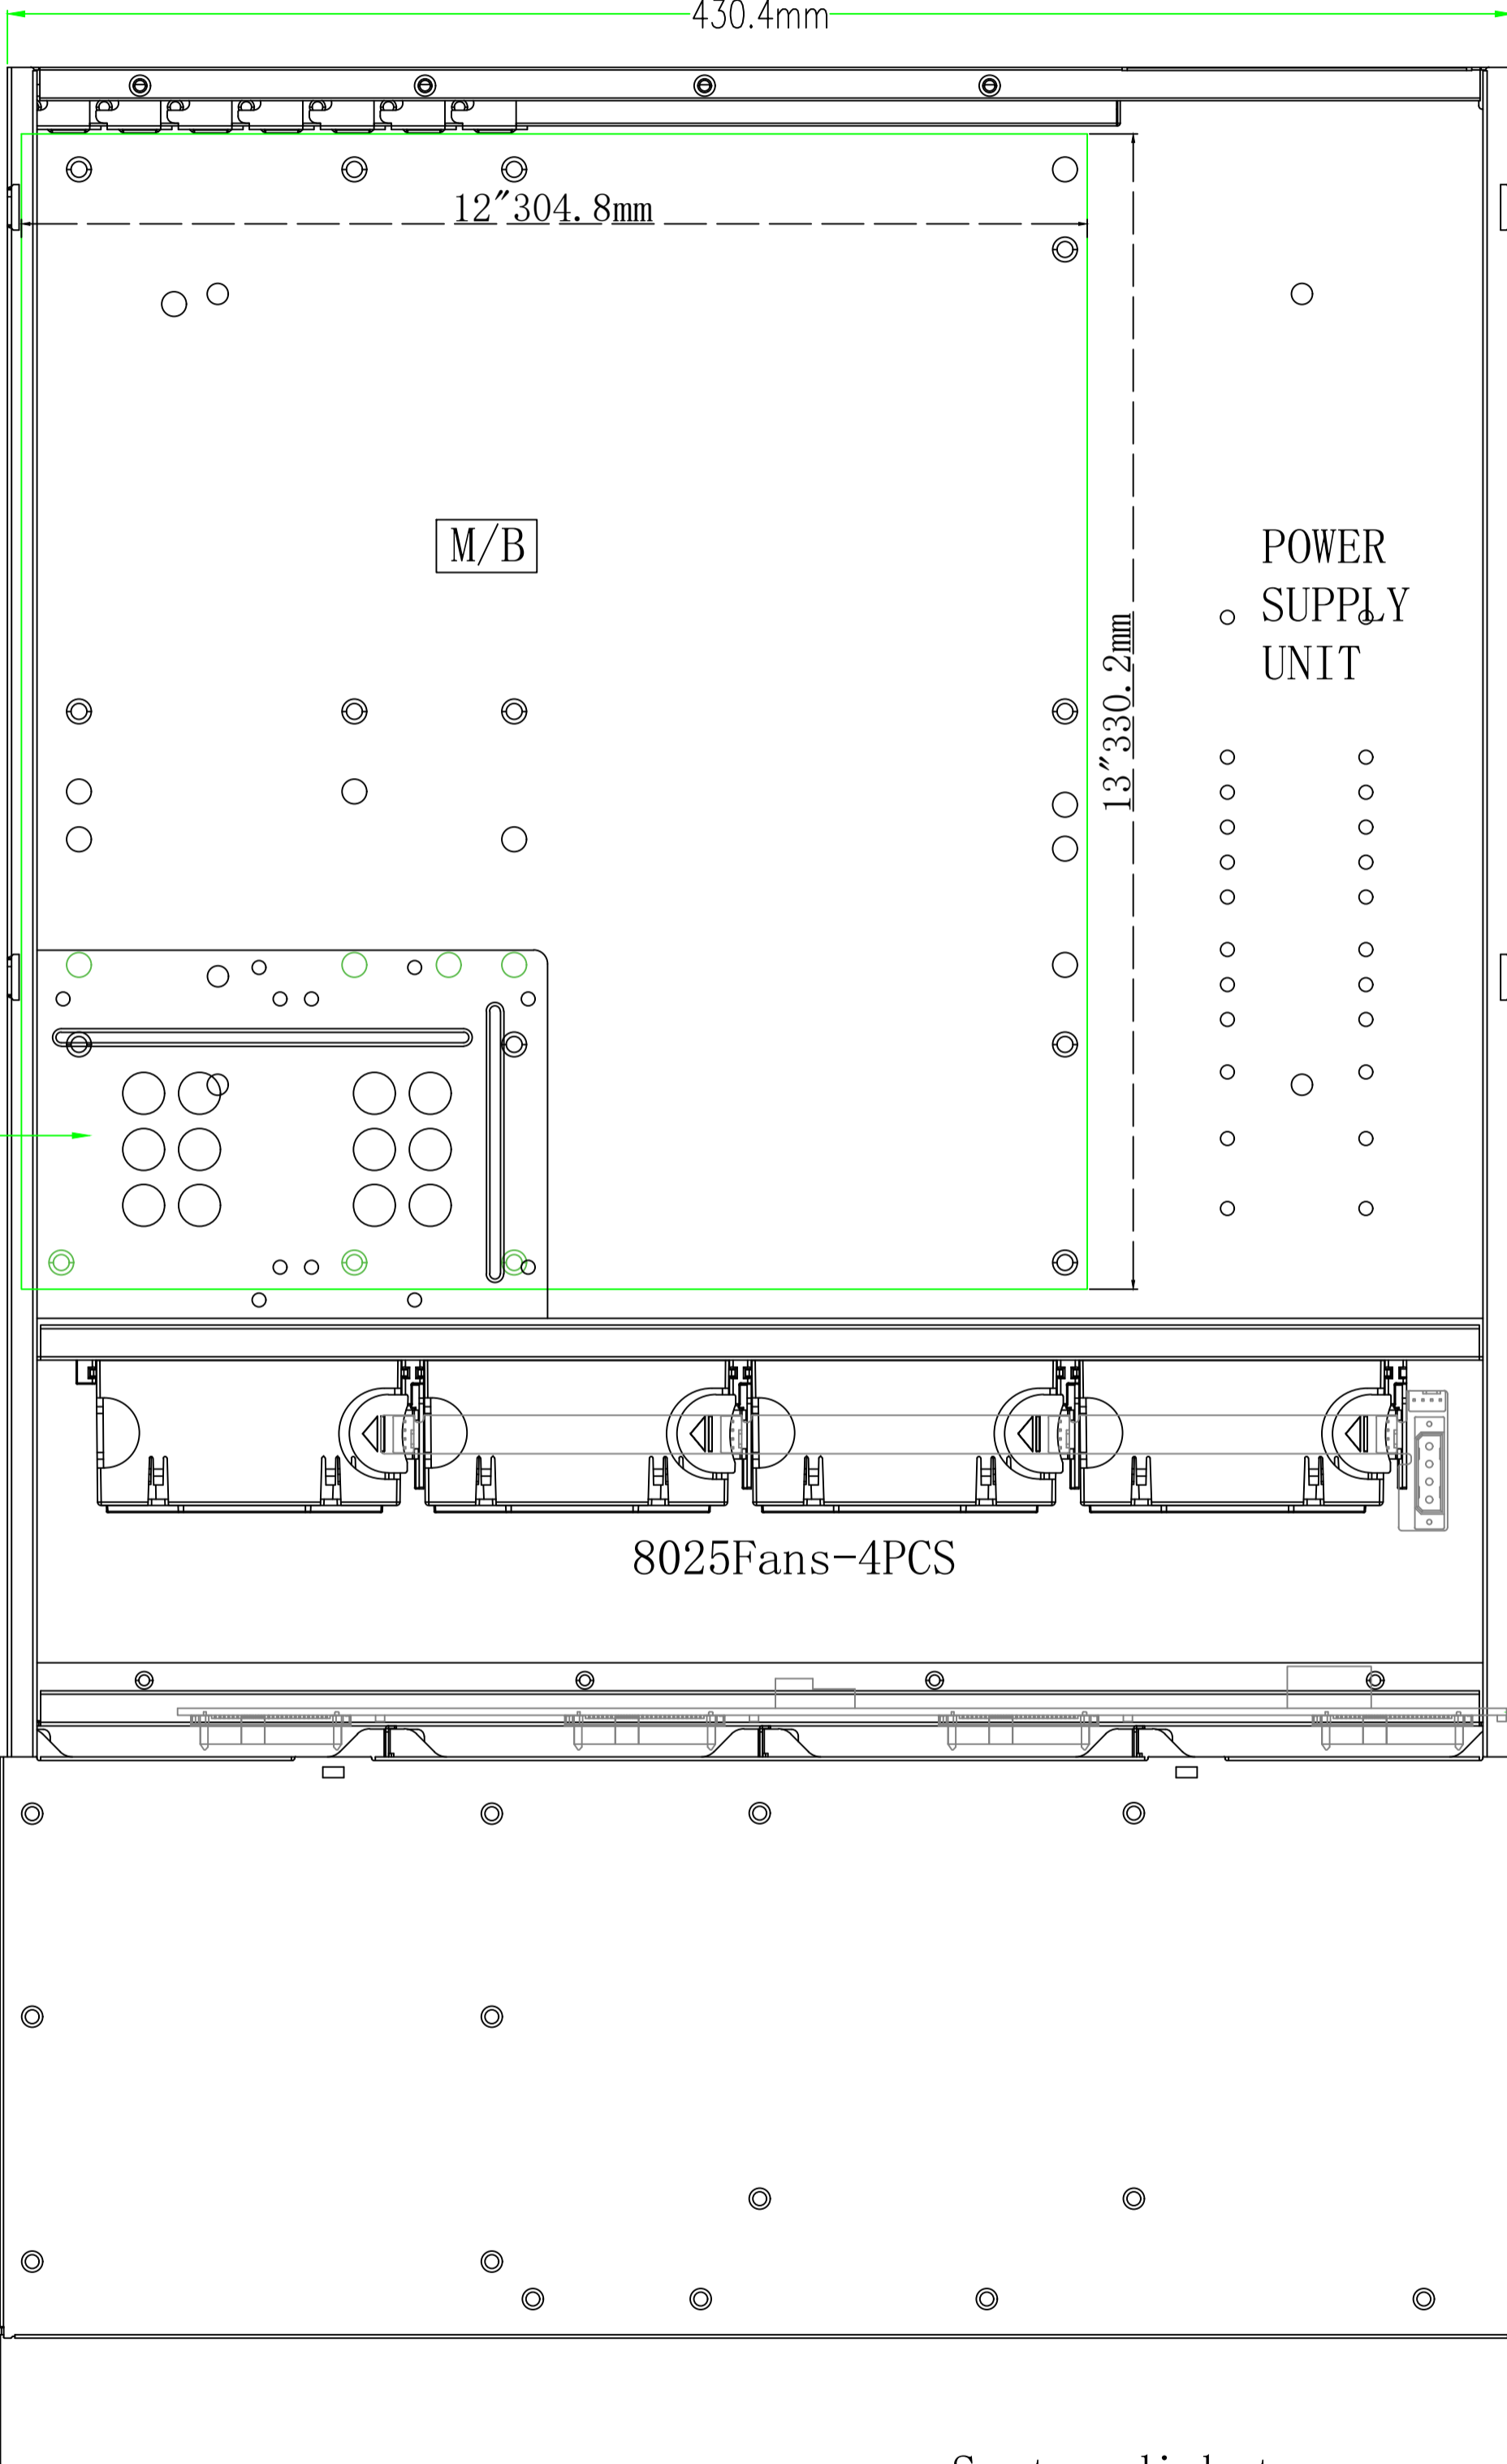

4028Fans-3PCS (optional)

POWER SUPPLY UNIT

430.4mm

System disk holder

650mm

Backplane

37mm

88.4mm

Power on/off Led USB System disk trays

482mm