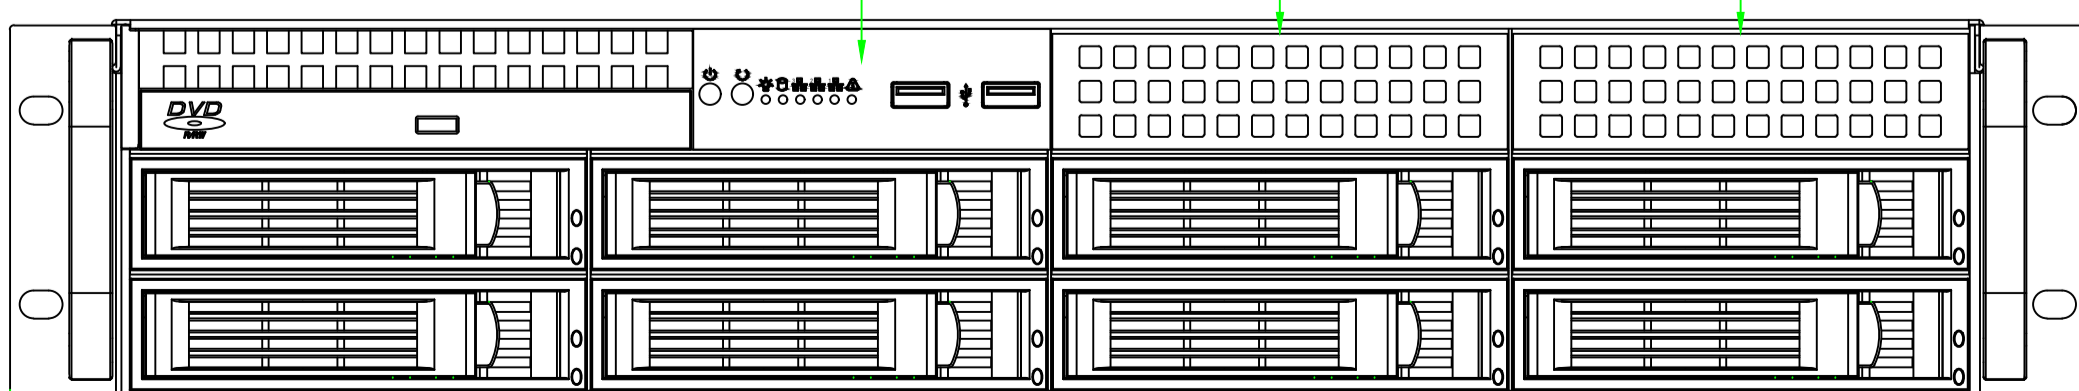

4028Fans-3PCS (optional)

POWER SUPPLY UNIT

430.4mm

System disk holder

650mm

Backplane

37mm

88.4mm

Power on/off Led USB System disk trays

482mm